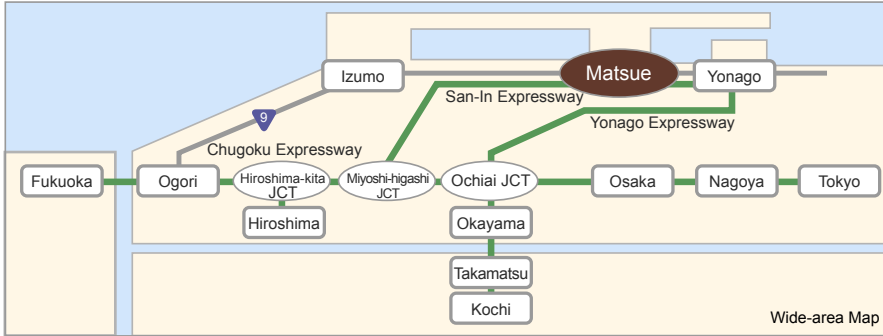

By Car

Taxi

- Nihon-kotsu TEL.0852-21-5127
- Mitsuwa Taxi TEL.0852-25-3030
- Futaba Taxi TEL.0852-28-0028
- Crown Taxi TEL.0852-21-5151
- Daiichi-kotsu TEL.0852-21-5000
- Shimane Nikko TEL.0852-23-3151
- Ikuma Taxi TEL.0852-36-8555
- Nogi Taxi TEL.0852-21-4345
- Matsue Ichibata Taxi TEL.0852-21-4334
- Kawatsu Taxi TEL.0852-26-2040
- Futaba-Taiyo Taxi TEL.0852-28-0028

By Bus (Express Bus)

Tokyo (Shibuya)	Susanoo Highway Bus 1 service a day	Night bus	JR Matsue Station Matsue Shinjiko Onsen Station
Fukuoka (Tenjin)	Izumo go Highway Bus 1 service a day	Night bus	
Osaka (Umeda)	Kunibiki go Highway Bus 8 services a day including one night bus		
Kyoto	Izumo Okuni go Highway Bus 4 services a day including one night bus	Night bus	
Kobe (San-no-miya)	Port Lake Highway Bus 3 services a day including one night bus		
Okayama	Momotaro Express Bus 7 services a day		
Hiroshima	Grand Arrow Highway Bus 16 services a day	Night bus	

※ 10minutes by taxi from JR Matsue Station
 ※ 7minutes on foot from Matsue Onsen Station

By Air

Tokyo	JAL 5 flights a day 75min.	Izumo Airport	Airport shuttle bus 30min.	JR Matsue Station	Matsue Shinjiko Onsen Station 6min.
Osaka	JAC 6 flights a day 55min.				
Fukuoka	JAC 2 flights a day 70min.				
Oki	JAC 1 flight a day 30min.				
Tokyo	ANA 5 flights a day 70min.	Yonago Airport	Airport shuttle bus 45min.	JR Matsue Station	
Nagoya	NAL 2 flights a day 70min.				
Seoul	OZ 3 flights a week 90min.				