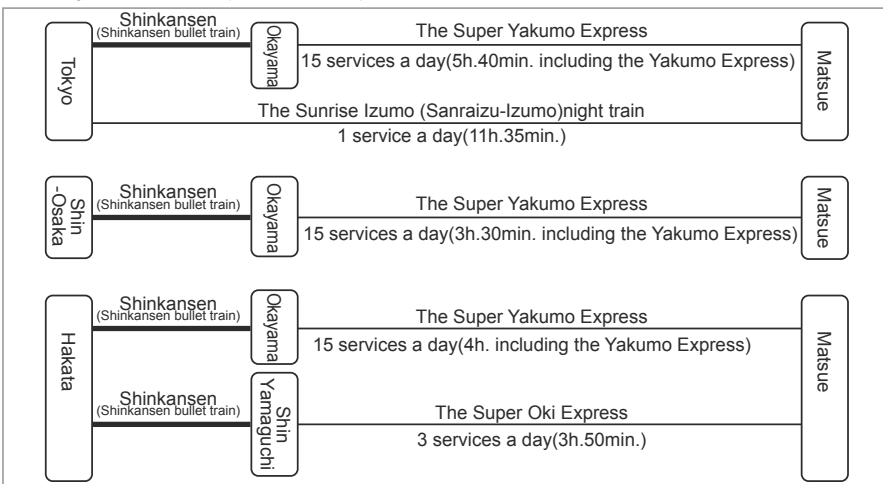

By Train (JR line)

※ 10minutes by taxi from JR Matsue Station

Matsue Shinjiko Onsen
政府登録国際観光旅館

63 Chidori-cho, Matsue City, Shimane Prefecture
TEL.0852-21-4132 FAX.0852-21-4162